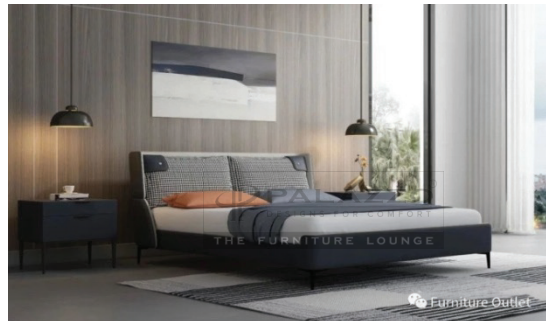

KREATE
INTERIORS

KREATE
INTERIORS

PREMIUM PACKAGE 1

ADDRESS: B -318 Sun South Street, South Bopal, Ahmedabad-380058

PHONE NO: 8734844535 7623844535

| SOFA

■ Vers. 229

| SOFA

| SOFA

| DINNING TABLE

KREATE
INTERIORS

| DINING CHAIR

| COFFEE TABLE

| COFFEE TABLE

| BED

| BED

| BED

| BED

| BED

| BED SIDE TABLE

KREATE
INTERIORS

thank you!

Address-B -318 Sun South Street, South Bopal, Ahmedabad-380058

Phone No- 8734844535 7623844535